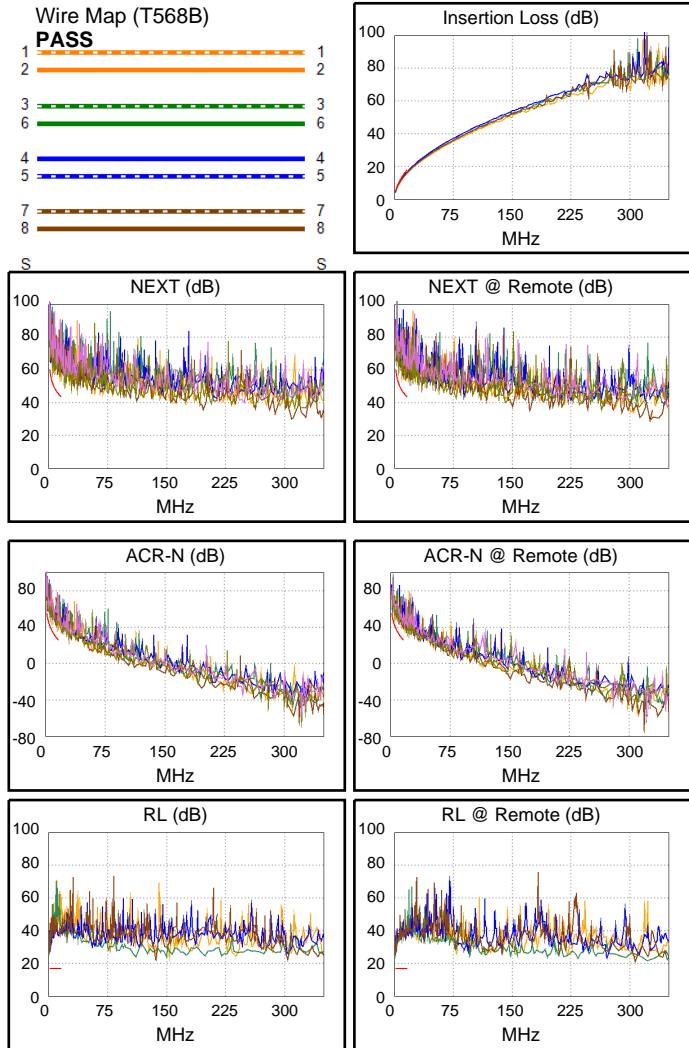

Limits Version: V7.0

Calibration Start Date:

Main (Module): 05/22/2018

Remote (Module): 05/22/2018

**Test Summary: PASS**

Model: DSX-8000

Main S/N: 1746091

Remote S/N: 1746099

Main Adapter: DSX-CHA804

Remote Adapter: DSX-CHA804

Length (ft)	[Pair 12]	850
Prop. Delay (ns), Limit 1400	[Pair 45]	1249
Delay Skew (ns)	[Pair 45]	50
Resistance (ohms)	[Pair 45]	28.87
Insertion Loss Margin (dB)	[Pair 45]	1.2
Frequency (MHz)	[Pair 45]	16.0
Limit (dB)	[Pair 45]	17.9