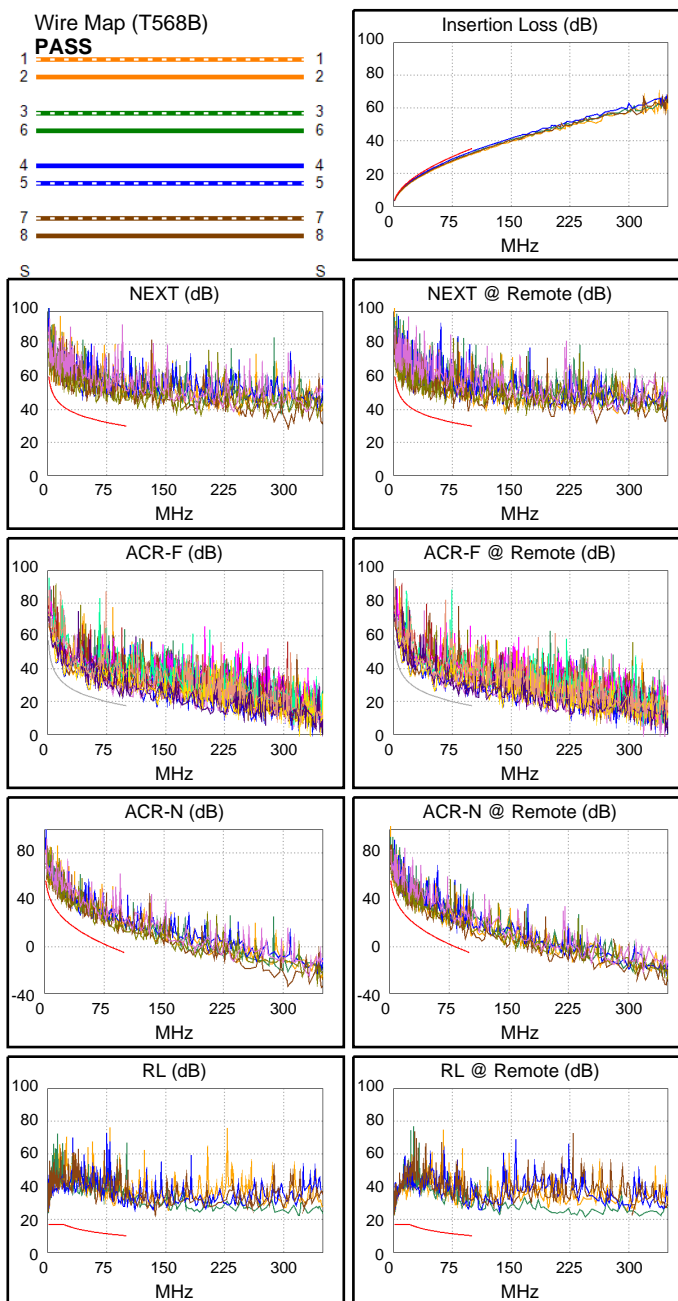

### Test Summary: PASS

Model: DSX-8000

Main S/N: 1746091

Remote S/N: 1746099

Main Adapter: DSX-CHA804

Remote Adapter: DSX-CHA804

Length (ft)	[Pair 12]	656
Prop. Delay (ns), Limit 1080	[Pair 45]	966
Delay Skew (ns), Limit 62	[Pair 45]	39
Resistance (ohms)	[Pair 45]	22.33
Insertion Loss Margin (dB)	[Pair 45]	1.6
Frequency (MHz)	[Pair 45]	100.0
Limit (dB)	[Pair 45]	35.2

Worst Case Margin Worst Case Value

PASS	MAIN	SR	MAIN	SR
Worst Pair	36-78	36-78	36-78	36-45
<b>NEXT (dB)</b>	7.0	8.5	12.5	9.0
Freq. (MHz)	2.3	1.9	88.0	95.5
Limit (dB)	57.6	58.9	31.0	30.4
Worst Pair	36	36	36	36
<b>PS NEXT (dB)</b>	8.1	9.2	13.7	10.8
Freq. (MHz)	3.0	3.1	90.8	95.3
Limit (dB)	52.6	52.3	27.8	27.4

PASS	MAIN	SR	MAIN	SR
Worst Pair	12-78	12-78	78-36	36-78
<b>ACR-F (dB)</b>	2.8	2.7	5.2	5.4
Freq. (MHz)	52.5	53.3	95.5	95.5
Limit (dB)	23.0	22.9	17.8	17.8
Worst Pair	78	78	36	78
<b>PS ACR-F (dB)</b>	4.8	5.4	7.8	6.8
Freq. (MHz)	52.3	53.3	95.5	95.5
Limit (dB)	20.0	19.9	14.8	14.8

N/A	MAIN	SR	MAIN	SR
Worst Pair	36-78	36-78	36-45	36-45
<b>ACR-N (dB)</b>	7.7	9.2	14.7	10.7
Freq. (MHz)	2.3	1.9	92.3	95.5
Limit (dB)	52.4	54.1	-3.0	-3.9
Worst Pair	36	36	36	36
<b>PS ACR-N (dB)</b>	8.8	9.9	16.5	13.5
Freq. (MHz)	3.0	3.1	92.3	95.3
Limit (dB)	46.6	46.2	-6.0	-6.9